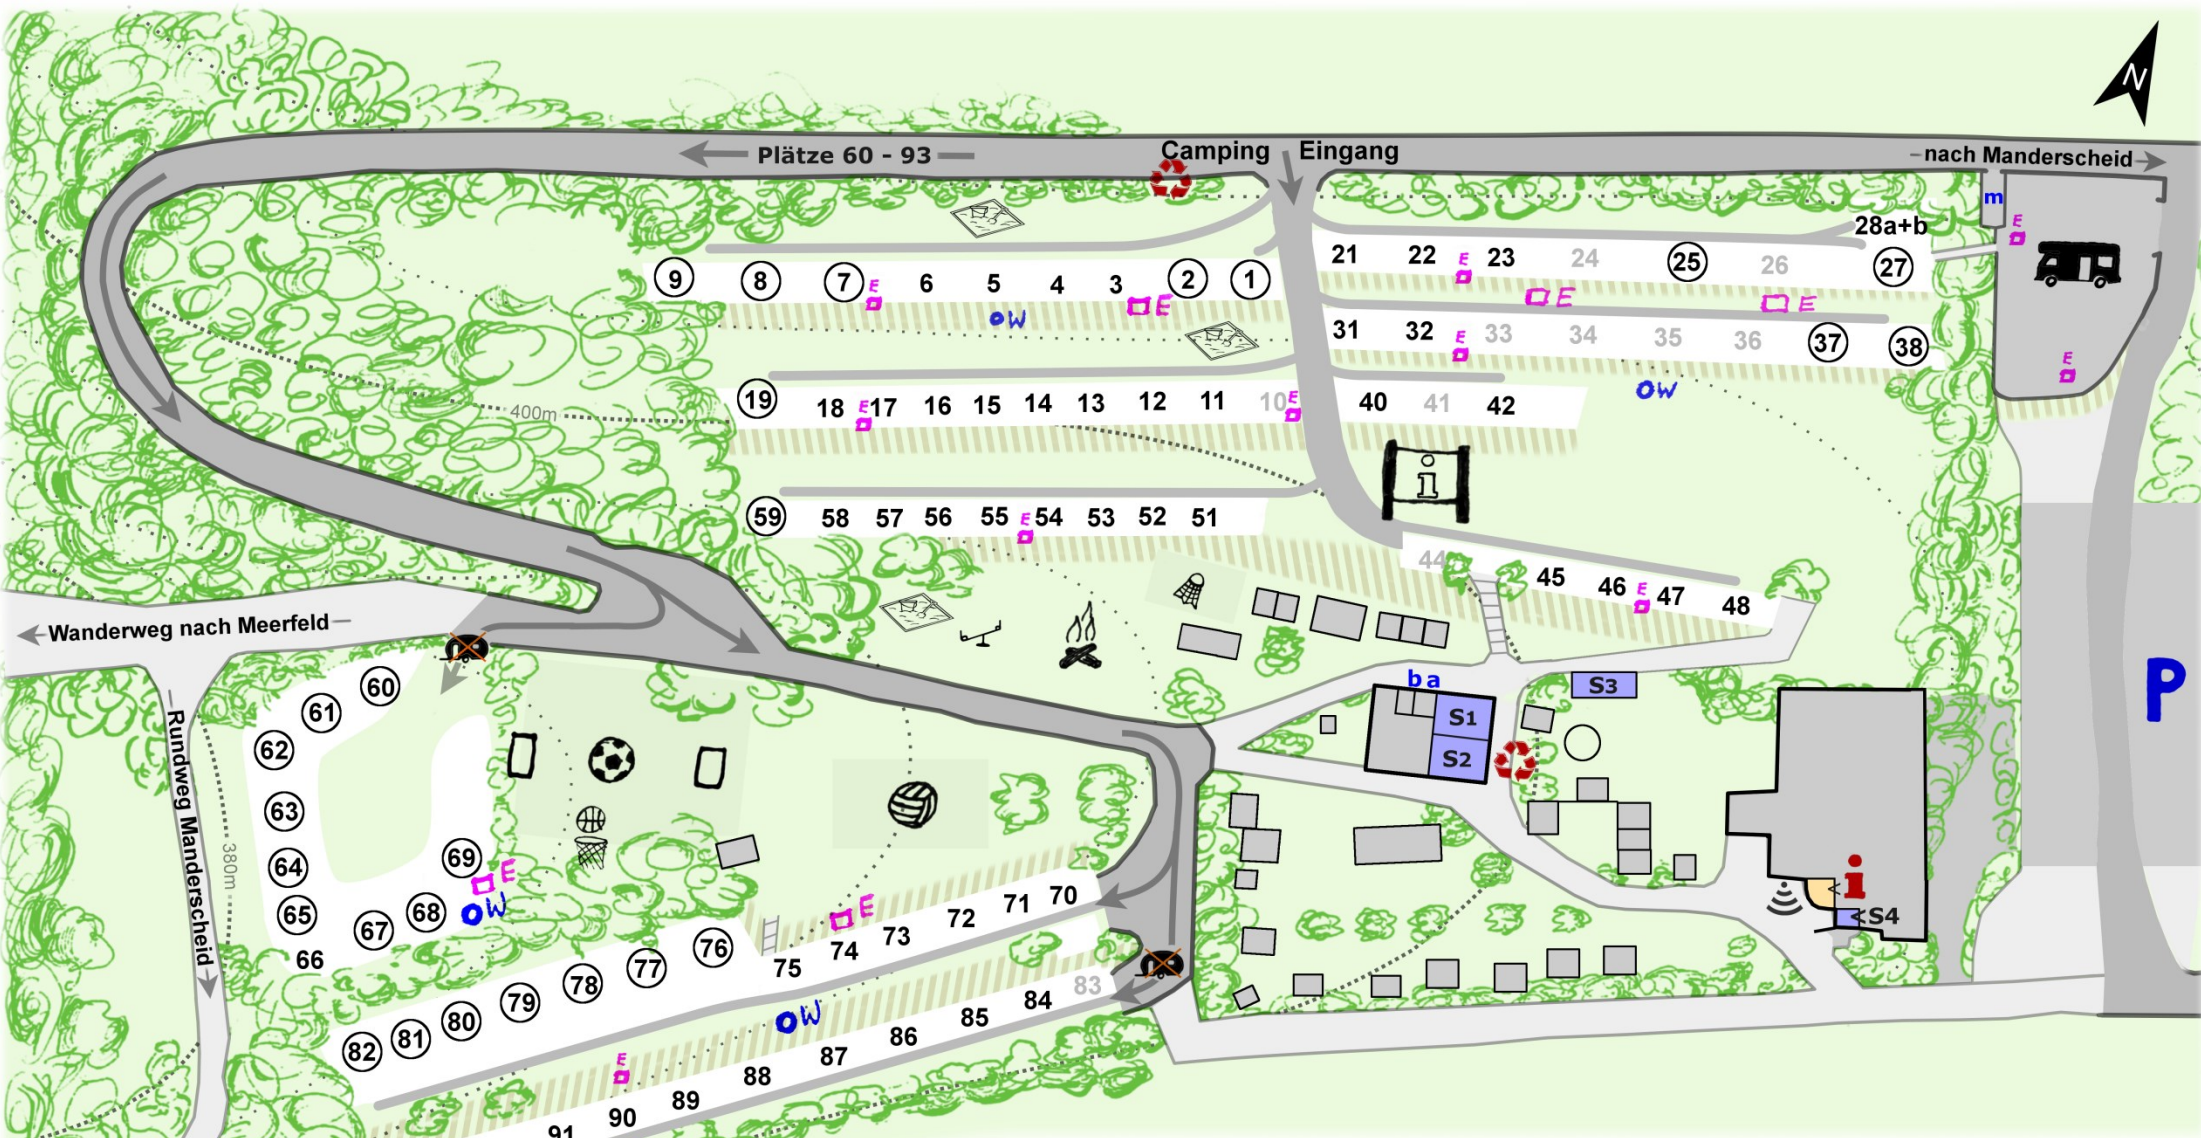

- 3 Stellplatz normal
  Pitch normal size
- 2 Stellplatz groß
  Pitch large size

- Entsorgungsstation
  recycling station
- Wasserhahn
  Water
- Stromanschluss
  Power connections

- Rezeption / Kiosk
  Reception / kiosk
- Parkplatz
  parking lot
- Mobilstellplatz
  mobile home lot
- Nicht für Anhänger /
  schwere Fahrzeuge
  Not for trailers /
  heavy vehicles

- Wifi Internet Hotspot
- Spielplatz
  playground
- Sandkasten
  sandbox
- Informationstafel
  information board
- Hunde (an der Leine) sind erlaubt
  auf den Plätzen 21-48
  dogs are allowed if kept on a leash
  on the pitches 21-48

- **a** Waschmaschine, Trockner, Wickeltisch
  Washing machine, dryer, wrapping table
- **b** Ausguss
  drain
- **m** Mobilstation (Frischwasser, Entsorgung)
  mobile home station (water, drain)

1. **Sanitäranlagen -
   Duschen und Toiletten / showers and toilets:**
2. S1 - Erwachsene / adults
   - S2 - Kinder / children
   - S3 - Einzelkabinen / single cabin
   - S4 - für alle / for all